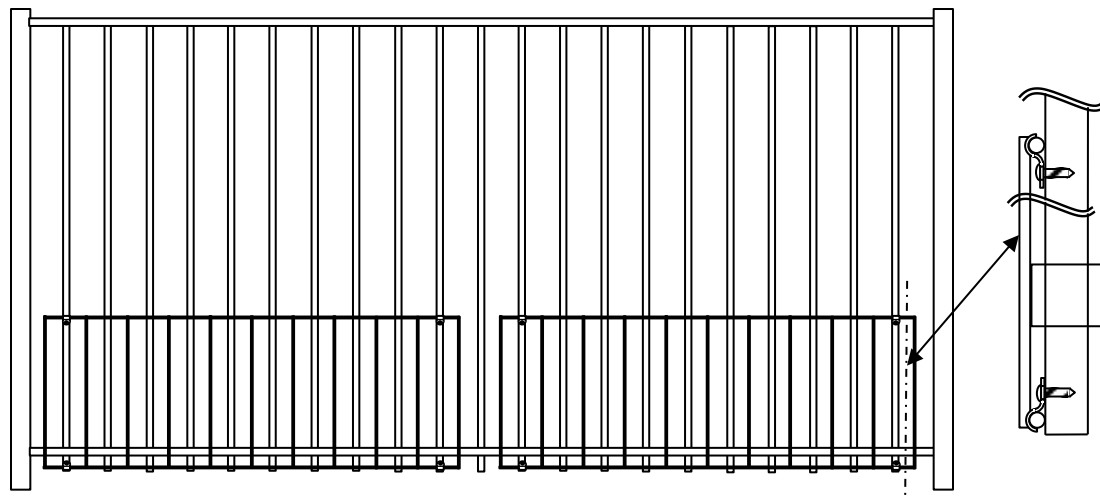

# PupProtect™ add-on Puppy Panel

8' Panel (2 sections) fits montage 8' – 5/8" picket  
(21 picket) ornamental panels  
Panels can be trimmed for shorter sections.  
Rackable to 25°  
Patent Pending

<p><b>PN 10106 – PupProtect™ add-on Puppy Panel 8' 5/8" (2)</b> <b>AM Style Spacing</b> Hardware Included (No Scale)</p>
<p>Project:</p>
<p>Submitted by:</p>