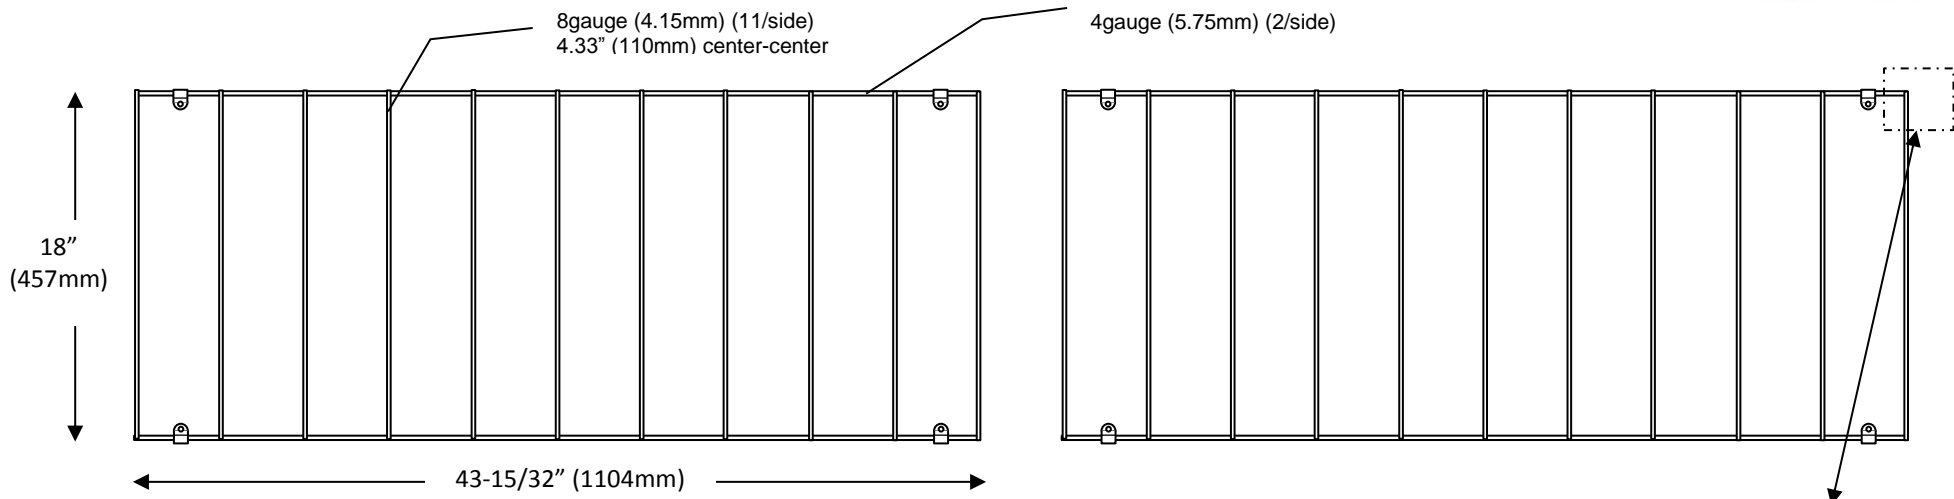

# PupProtect™ add-on Puppy Panel

8' Panel (2 sections) fits montage 8' – 5/8" picket  
(21 picket) ornamental panels  
Panels can be trimmed for shorter sections.  
Rackable to 25°  
Patent Pending

<p><b>PN 10106 – PupProtect™ add-on Puppy Panel 8' 5/8" (2)</b> <b>AM Style Spacing</b> Hardware Included (No Scale)</p>
<p>Project:</p>
<p>Submitted by:</p>