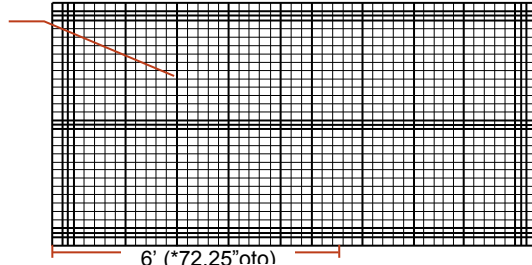

V-Squared™ Panel Kennel Systems

Wholesale Only
Product Price Sheet

p 714-369-8033 f 714-969-2081
e info@larseninnovations.com

US Patent 8,613,130
Canadian Patent 2,677,200

KENNEL PANELS - BULK PACK 4 ga. wire frame 2 3/8" spacing 11 1/2 ga. fill Bulk Pack					Container Pricing*** FOB- INLAND		Pallet Pricing FOB CA Warehouse In Stock is in BOLD		
					Coating		GBW	Black Pwdr	GBW
Description	Size*	Wt EA Approx	Std # Pallet	Qty/ Load	GBW	Black Pwdr	GBW	Black Pwdr	
Wire Panels See temp panel pg 1 for 10'&12'	6'x6'	27	50-48	950	\$	\$	\$	\$	
	12'x6'	27	50/48	432	10063	10053	10053	10053	
12 pack					10005	10052	10052	10052	
Gate Panels (3' opening) Gate is pre-hung and can be reversed	6'x6'	55	32	576	\$	\$	\$	\$	
						10064	10054	10054	10054
KENNELS BOXED (Individually Boxed w/ Hdw)									
Complete Kennel Also sold less than Pallet – add \$25 handling	6'x6'x4'H	124	7	133		\$		\$	
	3 plain panels – 1 gate panel – hardware					10085	10085	10085	10085
	6'x6'x6'H	149	7	84		\$		\$	
	3 plain panels – 1 gate panel – hardware					10086	10086	10086	10086
	6'x12'x6'H	213	6	72		\$		\$	
5-6' plain panels – 1 gate panel – hardware					10087	10087	10087	10087	
KENNEL PANEL SETS (palletized in sets)									
Hardware is separate.	6'x6'x6'	134	12	156	\$	\$	\$	\$	
	36 plain panels and 12 gate panels per pallet					10075	10070	10070	10070
	6'x12'x6'	180	12	108	\$	\$	\$	\$	
	12 end, 24 side pnls and 12 gate pnls / pallet					10076	10072	10072	10072
KENNEL HARDWARE & ACCESSORIES									
Kennel Clamp Set	Wire Frame	1.86	12		\$	\$	\$	\$	
	Poly bagged with bolts					10270	10210	10270	10210
Kennel Gate Clamp Set	RF Frame	1.9	12		\$	\$	\$	\$	
	Poly bagged with bolts – includes latch					10271	10221	10271	10221
Kennel 180° Connector	Wire Frame	2.92	12		\$	\$	\$	\$	
	Poly bagged set with bolts					pending	10217	pending	10217
Roof Truss Kit	6'x12' 10"H	7.33	4			\$		\$	
	Includes 3 trusses, 2 ridge braces & Hdw					10222	10222	10222	10222
Straight Top Brace	6' x 3/4"	1.87	6			\$		\$	
	Straight truss braces for tight shade installation					10223	10223	10223	10223
Brace U Clamps (12)	2 3/8"	1.61	1			\$		\$	
	12 w/ bolts-connects brace direct to wire					10224	10224	10224	10224
Vinyl Roof Tarp w/ ties	141"x76.5"	8.6	4			\$		\$	
	Fits roof truss – works for 6x12 or 6x12(6)					45000	45000	45000	45000
Knit Shade Top w/ ties	6'x6'	1.8	12			\$		\$	
	Includes grommets & ties.					10120	10120	10120	10120
	6'x12'	3.3	6			\$		\$	
					10123	10123	10123	10123	