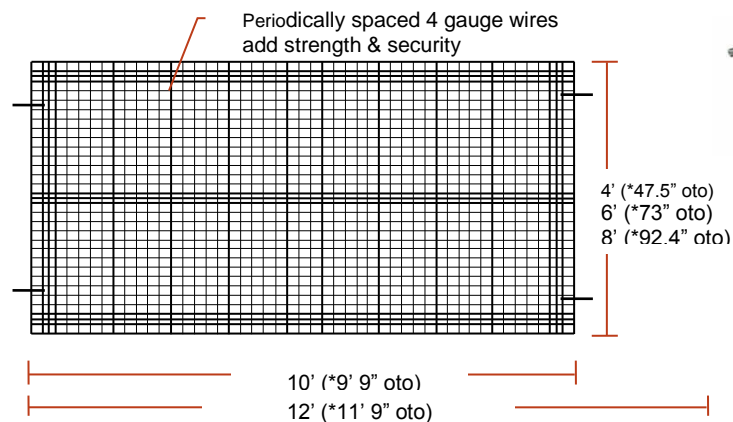

10208

10201

10204

10206

10207

10220

Corner Detail
Shown with
optional 2ga ring

Weights are approx and vary slightly base on coating choice. All prices in US\$. * FOB freight includes most US metro locations in these areas (some exceptions apply). Pallet quantities are also available on other styles FOB La Mirada , CA warehouse. LTL freight rates apply.