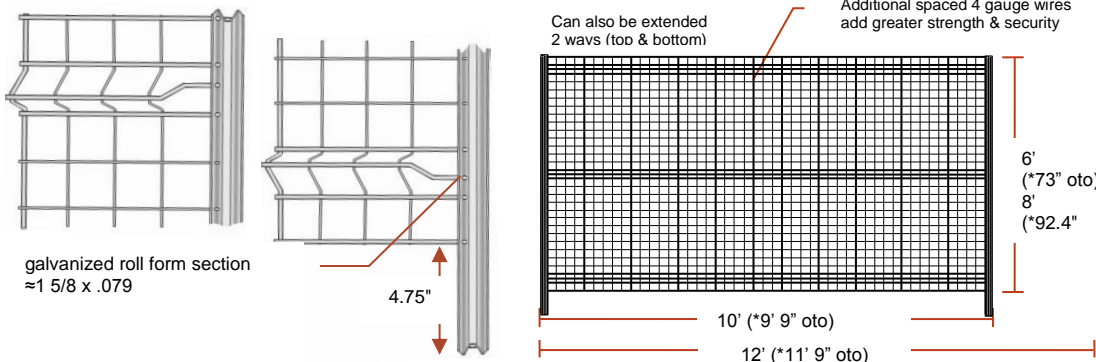

V-Squared™ Panel Temporary Site Security Systems

V2Panel.com

Wholesale Only
Product Price Sheet

p 714-369-8033 f 714-969-2081
e info@larseninnovations.com

www.V2Panel.com

STAND SYSTEM TEMPORARY FENCE					Container Pricing Delivered ***	Pallet Pricing FOB CA Warehouse	
≈1 5/8" RF uprights w/ 4 ga. wire frame 2 3/8" Spacing 11 1/2 gauge fill - GBW							
Description	Size*	Wt EA Approx	# Pallet Box /Contr	Detail	Part #	INLAND	Stock in Bold
Roll form flush Personnel Gate	4'x6'	31	5		10020	\$	\$
Roll form extends 1 way HDG Roll Form Call for GAW, Powder Coating or 2 way ext	10'x6'	50	50/600	?	10021	\$	\$
	12'x6'	61	50/450		10022	\$	\$
	10'x8'	64	50/600		Pending	\$	\$
LINE HARDWARE for STAND SYSTEM HD Galv							
Saddle Clamps STD 2.75" c/c spacing	1 5/8"	0.70	50		40802	\$	\$
Saddle Clamps LG 3.5" c/c spacing	1 5/8"	0.82	50		40803	\$	\$
3/8"x 1 1/2" Carr Bolts	HD	0.064	500		80312	\$	\$
Drive Post Adapter for RF	11 / 4 ga	1.59	25	?	10226	\$	\$
Line Barb Arm	12"	1.35	25	?	10230	\$	\$
Terminal Barb Extension	12"	4.85	8		10231	\$	\$
Cup Style Stand Orange Powder 2.75" c/c spacing	30"	9.0	55		10375	\$	\$
23.5" Ground Stake	7/16"	1.48	25		10401	\$	\$
Wire Frame Tool		3.3	5		10220	\$	\$
Sample Panel RF- GBW	19"x21"	6.29	10		10006	\$	\$