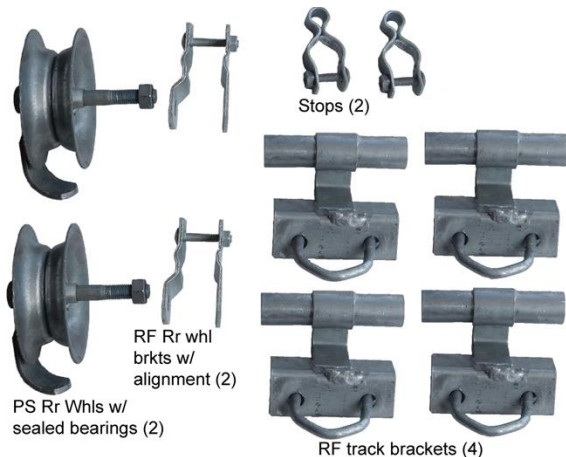

V-Squared™ Panel Temporary Site Security Systems

Wholesale Only
Product Price Sheet

p 714-369-8033 f 714-969-2081
e info@larseninnovations.com

www.v2panel.com

GATE HARDWARE for V2 STAND SYSTEM HD Galv						Container Pricing Delivered ***	Pallet Pricing FOB CA Warehouse
Description	Size*	Wt EA Approx	# Pallet Box /Contr	Detail	Part #	INLAND	Stock in Bold
Frame Hinge 5/8 Pin (3/8 bolts not included)	RF	0.48	20	?	10213	\$	\$
Post Hinge 5/8 Pin (3/8 bolts not included)	RF	0.67	20		10214	\$	\$
Ind Drp Rod Guide for RF (3/8 bolts not included)	RF	0.87	20	?	10215	\$	\$
1 5/8 Ind Drop Rod Fork	1 3/8"	1.58	25		30062	\$	\$
Gate Ell Adapter (2pc) w/bolts	RF	2.52	12	?	10225	\$	\$
RF Rolling Stand Chassis w/bolts - No Wheels - Swing or Slide - ORNG	32"	7.32	6	?	10240	\$	\$
Rear Rolling gate kit RF Frame for 1 5/8 pipe track (track not inc)	5" dia	16.93	1	?	10244	\$	\$
6" Rubber Tire Whl-PS Hub	5/8"	1.92	6		30601	\$	\$
8" Pneumatic Tire-PS Hub	5/8"	2.87	1		30608	\$	\$
3/8"x 2 1/2" Carr Bolts w/nut	HD	0.091	500		80316	\$	\$

10240
(wheels sold separately)
Change wheel position to
side slots for slide gate.
Slotted axle holes allow
wheels to be vertically
adjusted for uneven terrain.

Shown here installed for
swing gate:

10244

Size is nominal (see DRWG for detailed dimensions). Hardware is included (packaged per panel, clips with self-tapping screws (304 stainless on 6' - galvanized on 8') & UV stabilized zip ties are also included for alternate mounting). [Installation Instructions](#) included.