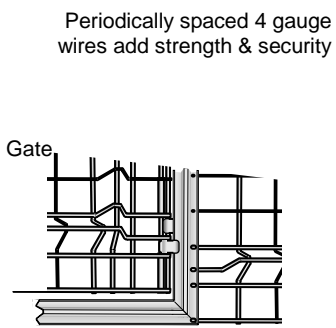

V-Squared™ Panel Kennel Systems

Wholesale Only
Product Price Sheet

p 714-369-8033 f 714-969-2081
e info@larseninnovations.com

US Patent 8,613,130
Canadian Patent 2,677,200

KENNEL PANELS - BULK PACK 4 ga. wire frame 2 3/8" spacing 11 1/2 ga. fill Bulk Pack					Container Pricing*** FOB- INLAND		Pallet Pricing FOB CA Warehouse In Stock is in BOLD		
					Coating		GBW	Black Pwdr	GBW
Description	Size*	Wt EA Approx	Std # Pallet	Qty/ Load	GBW	Black Pwdr	GBW	Black Pwdr	
Wire Panels See temp panel pg 1 for 10'&12'	6'x6'	27	50-48	950	\$	\$	\$	\$	
	12'x6'	27	50/48	432	10063	10053	10053	10053	
12 pack					10005	10052	10052	10052	
Gate Panels (3' opening) Gate is pre-hung and can be reversed	6'x6'	55	32	576	\$	\$	\$	\$	
						10064	10054	10054	10054
KENNELS BOXED (Individually Boxed w/ Hdw)									
Complete Kennel Also sold less than Pallet – add \$25 handling	6'x6'x4'H	124	7	133		\$		\$	
	3 plain panels – 1 gate panel – hardware					10085	10085	10085	10085
	6'x6'x6'H	149	7	84		\$		\$	
	3 plain panels – 1 gate panel – hardware					10086	10086	10086	10086
	6'x12'x6'H	213	6	72		\$		\$	
5-6' plain panels – 1 gate panel – hardware					10087	10087	10087	10087	
KENNEL PANEL SETS (palletized in sets)									
Hardware is separate.	6'x6'x6'	134	12	156	\$	\$	\$	\$	
	36 plain panels and 12 gate panels per pallet					10075	10070	10070	10070
	6'x12'x6'	180	12	108	\$	\$	\$	\$	
	12 end, 24 side pnls and 12 gate pnls / pallet					10076	10072	10072	10072
KENNEL HARDWARE & ACCESSORIES									
Kennel Clamp Set	Wire Frame	1.86	12		\$	\$	\$	\$	
	Poly bagged with bolts					10270	10210	10270	10210
Kennel Gate Clamp Set	RF Frame	1.9	12		\$	\$	\$	\$	
	Poly bagged with bolts – includes latch					10271	10221	10271	10221
Kennel 180° Connector	Wire Frame	2.92	12		\$	\$	\$	\$	
	Poly bagged set with bolts					pending	10217	pending	10217
Roof Truss Kit	6'x12' 10"H	7.33	4			\$		\$	
	Includes 3 trusses, 2 ridge braces & Hdw					10222	10222	10222	10222
Straight Top Brace	6' x 3/4"	1.87	6			\$		\$	
	Straight truss braces for tight shade installation					10223	10223	10223	10223
Brace U Clamps (12)	2 3/8"	1.61	1			\$		\$	
	12 w/ bolts-connects brace direct to wire					10224	10224	10224	10224
Vinyl Roof Tarp w/ ties	141"x76.5"	8.6	4			\$		\$	
	Fits roof truss – works for 6x12 or 6x12(6)					45000	45000	45000	45000
Knit Shade Top w/ ties	6'x6'	1.8	12			\$		\$	
	Includes grommets & ties.					10120	10120	10120	10120
	6'x12'	3.3	6			\$		\$	
					10123	10123	10123	10123	