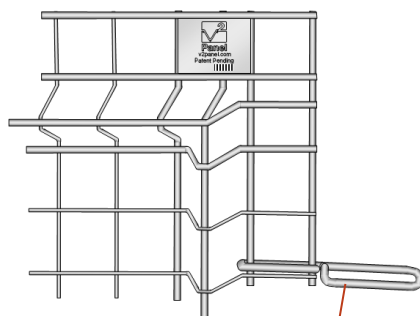

10208

10201

10204

10206

10207

10220

Corner Detail
Shown with
optional 2ga ring

Weights are approx and vary slightly base on coating choice. All prices in US\$. * FOB freight includes most US metro locations in these areas (some exceptions apply). Pallet quantities are also available on other styles FOB La Mirada , CA warehouse. LTL freight rates apply.

V-Squared™ Panel Temporary Site Security Systems

V2Panel.com

Wholesale Only
Product Price Sheet

p 714-369-8033 f 714-969-2081
e info@larseninnovations.com

www.V2Panel.com

STAND SYSTEM TEMPORARY FENCE					Container Pricing Delivered ***	Pallet Pricing FOB CA Warehouse	
≈1 5/8" RF uprights w/ 4 ga. wire frame 2 3/8" Spacing 11 1/2 gauge fill - GBW							
Description	Size*	Wt EA Approx	# Pallet Box /Contr	Detail	Part #	INLAND	Stock in Bold
Roll form flush Personnel Gate	4'x6'	31	5		10020	\$	\$
Roll form extends 1 way HDG Roll Form Call for GAW, Powder Coating or 2 way ext	10'x6'	50	50/600	?	10021	\$	\$
	12'x6'	61	50/450		10022	\$	\$
	10'x8'	64	50/600		Pending	\$	\$
LINE HARDWARE for STAND SYSTEM HD Galv							
Saddle Clamps STD 2.75" c/c spacing	1 5/8"	0.70	50		40802	\$	\$
Saddle Clamps LG 3.5" c/c spacing	1 5/8"	0.82	50		40803	\$	\$
3/8"x 1 1/2" Carr Bolts	HD	0.064	500		80312	\$	\$
Drive Post Adapter for RF	11 / 4 ga	1.59	25	?	10226	\$	\$
Line Barb Arm	12"	1.35	25	?	10230	\$	\$
Terminal Barb Extension	12"	4.85	8		10231	\$	\$
Cup Style Stand Orange Powder 2.75" c/c spacing	30"	9.0	55		10375	\$	\$
23.5" Ground Stake	7/16"	1.48	25		10401	\$	\$
Wire Frame Tool		3.3	5		10220	\$	\$
Sample Panel RF- GBW	19"x21"	6.29	10		10006	\$	\$