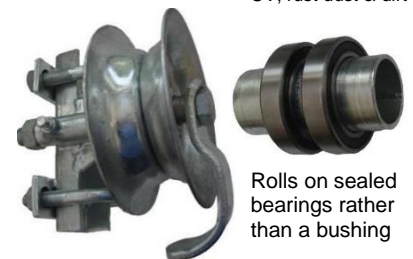

BOLTS & ACCESSORIES

80014	4" Round U Bolts 1/2" w/ nuts and washers	12ea	0.72	\$	\$	\$	\$	
80024	4" Square U Bolts 1/2" w/ nuts and washers	12ea	0.74	\$	\$	\$	\$	

New! New! 30942	2" Rlr Assembly w/ Cvr	8ea	1.74	\$	\$	\$	\$	
30946	4" Rlr Assembly w/ Cvr	8ea	2.71	\$	\$	\$	\$	
30848	Protective Panel DRWG Attachment Bracket ASTM 2200	50ea	0.33ea	\$	\$	\$	\$	

30848

NEW - Sealed Bearings
30942 - 2" Roller w/ cvr
30946 - 4" Roller w/ cvr
3" Diameter - 1/2" bolt

V-GROOVE ROLLERS

New! DRWG 30590	4" V-Groove Solid Steel UV & Dust Protective Cvr Sealed Ball Bearings Tapered Footprint Learn more online 2" wide Axle 1/2" x 3 1/4" Axle Bolt Included	10ea	4.44	\$	\$	\$	\$	
---	---	------	------	----	----	----	----	--

Dust cover protects from
UV, rust dust & dirt

REAR PIPE TRACK WHEELS

New! 30693	1 5/8" Track / 1 5/8" Two U Bolt HD Bracket w/ Sealed Bearings Learn more online	4ea	5.52	\$	\$	\$	\$	\$
----------------------	---	-----	------	----	----	----	----	----

Rolls on sealed
bearings rather
than a bushing

LATCHES

New! DRWG 30182	4" or 2 7/8" Rnd Adjustable Nesting Latch (both bolts inc)	2ea	12.09	\$	\$	\$	\$	\$
New! DRWG 30183	4" ASTM Adjustable Nesting Latch HD™	2ea	15.37	\$	\$	\$	\$	\$