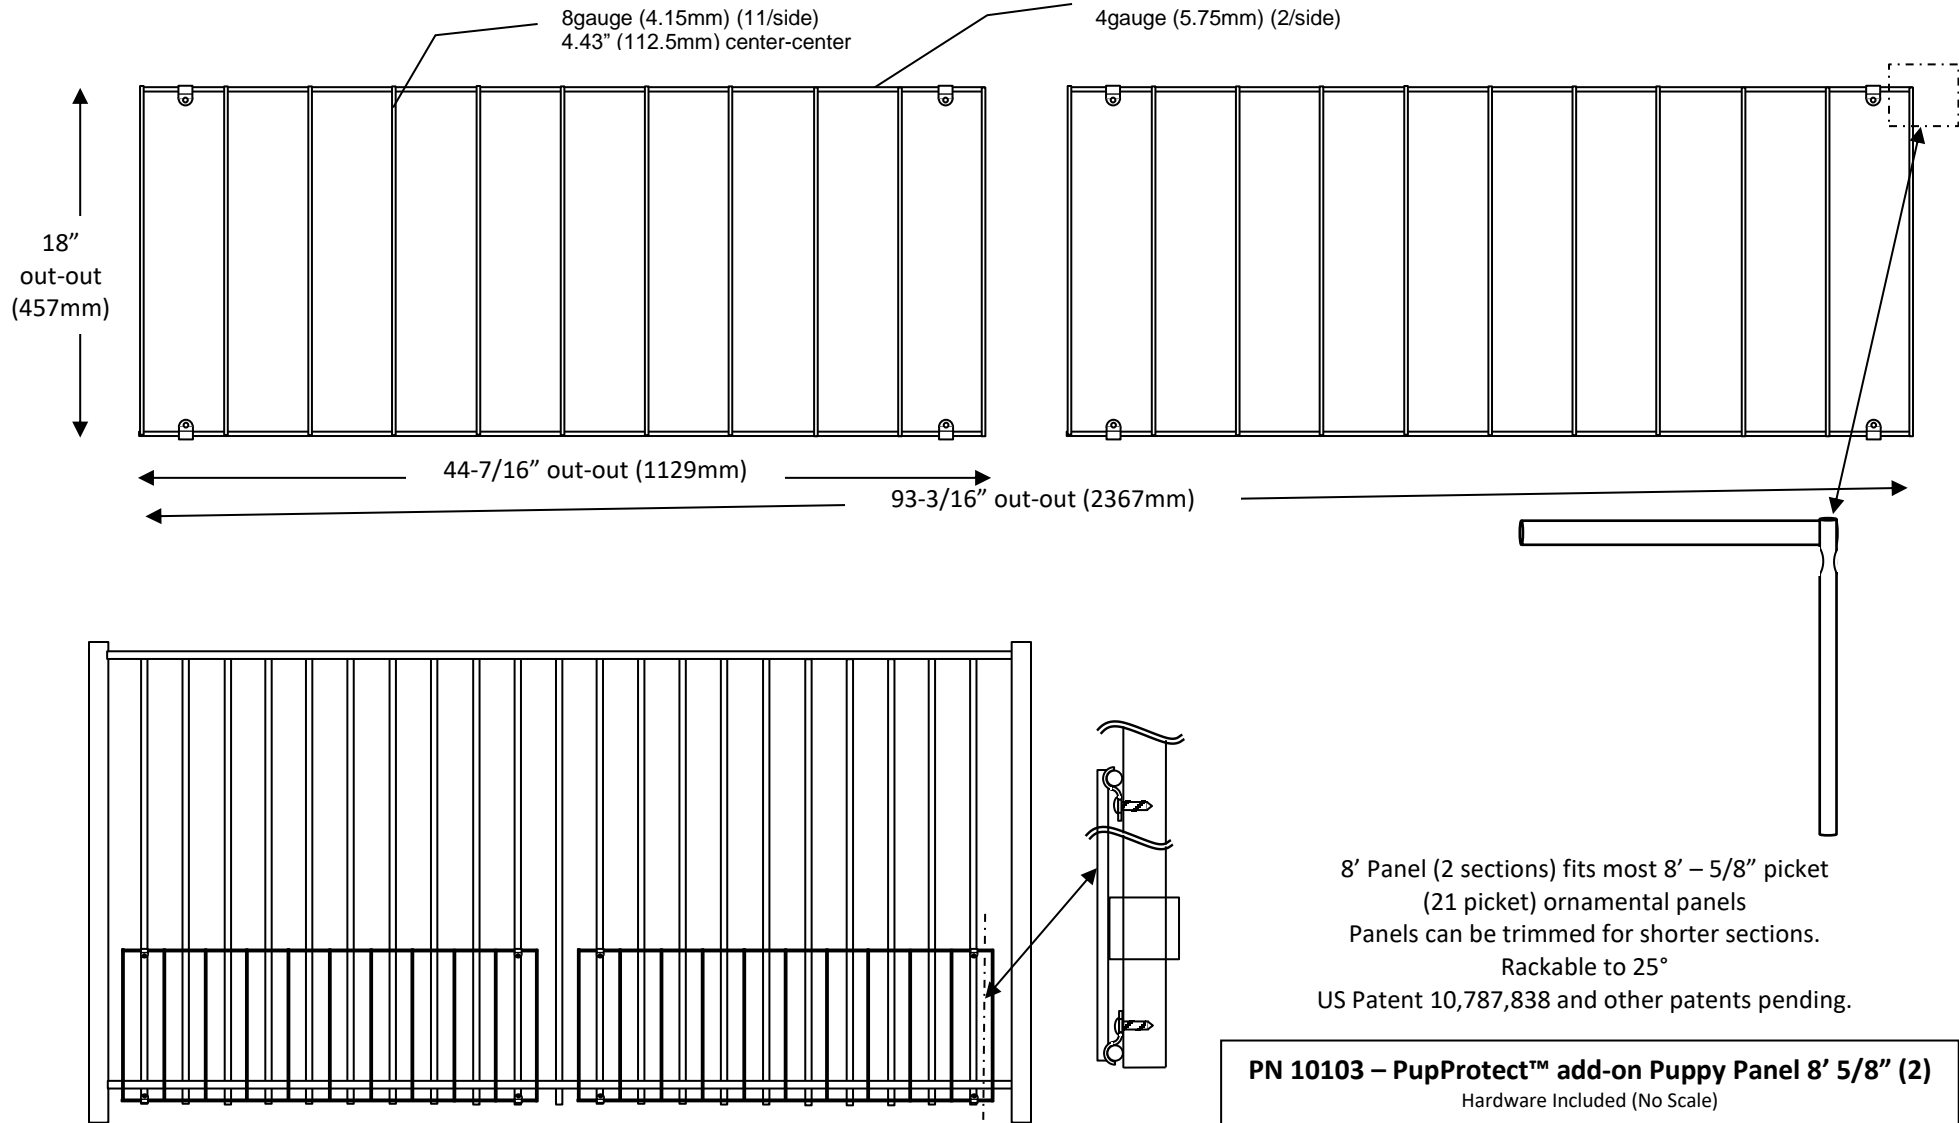

PupProtect™ add-on Puppy Panel

Subject to change without notice
Effective August 7, 2023
© Larsen Innovations LLC 2023

LARSEN INNOVATIONS LLC
Huntington Beach, CA 92648
www.LarsenInnovations.com
info@LarsenInnovations.com

PN 10103 – PupProtect™ add-on Puppy Panel 8' 5/8" (2)
Hardware Included (No Scale)

Project:

Submitted by: