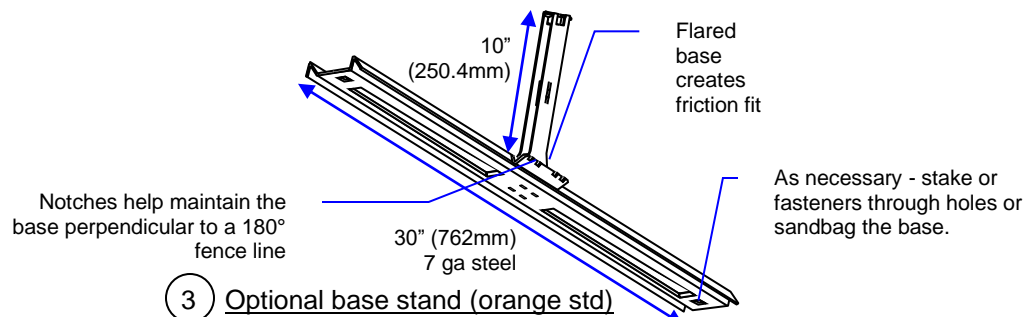

1 Panel Overview

2 Detail

3 Optional base stand (orange std)

V-Squared™ Post System Temporary Fence Shop Drawings (no scale)	
Project / Job:	Drawing PS6
Submitted by / Date:	Subject to change without notice