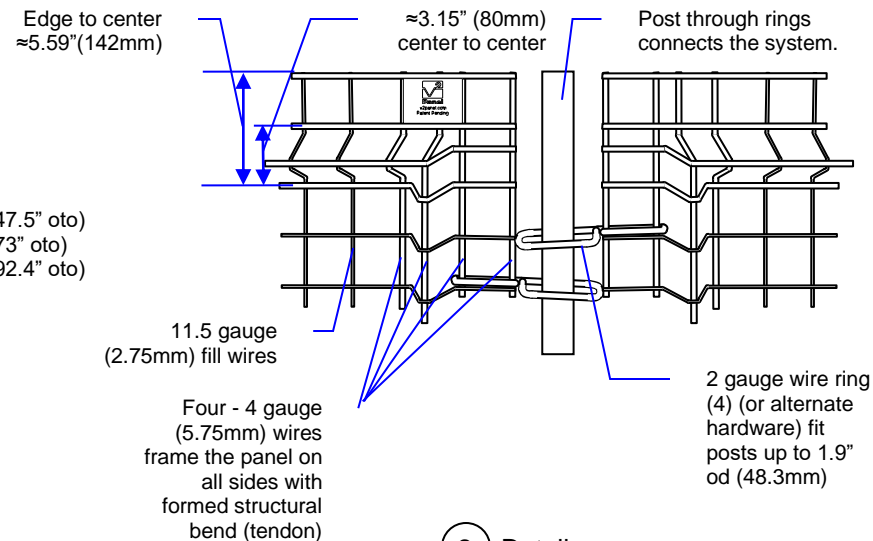

1 Panel Overview

2 Detail

3 Optional base stand (orange std)

V-Squared™ Post System Temporary Fence Shop Drawings (no scale)	
Project / Job:	Drawing PS6
Submitted by / Date:	Subject to change without notice