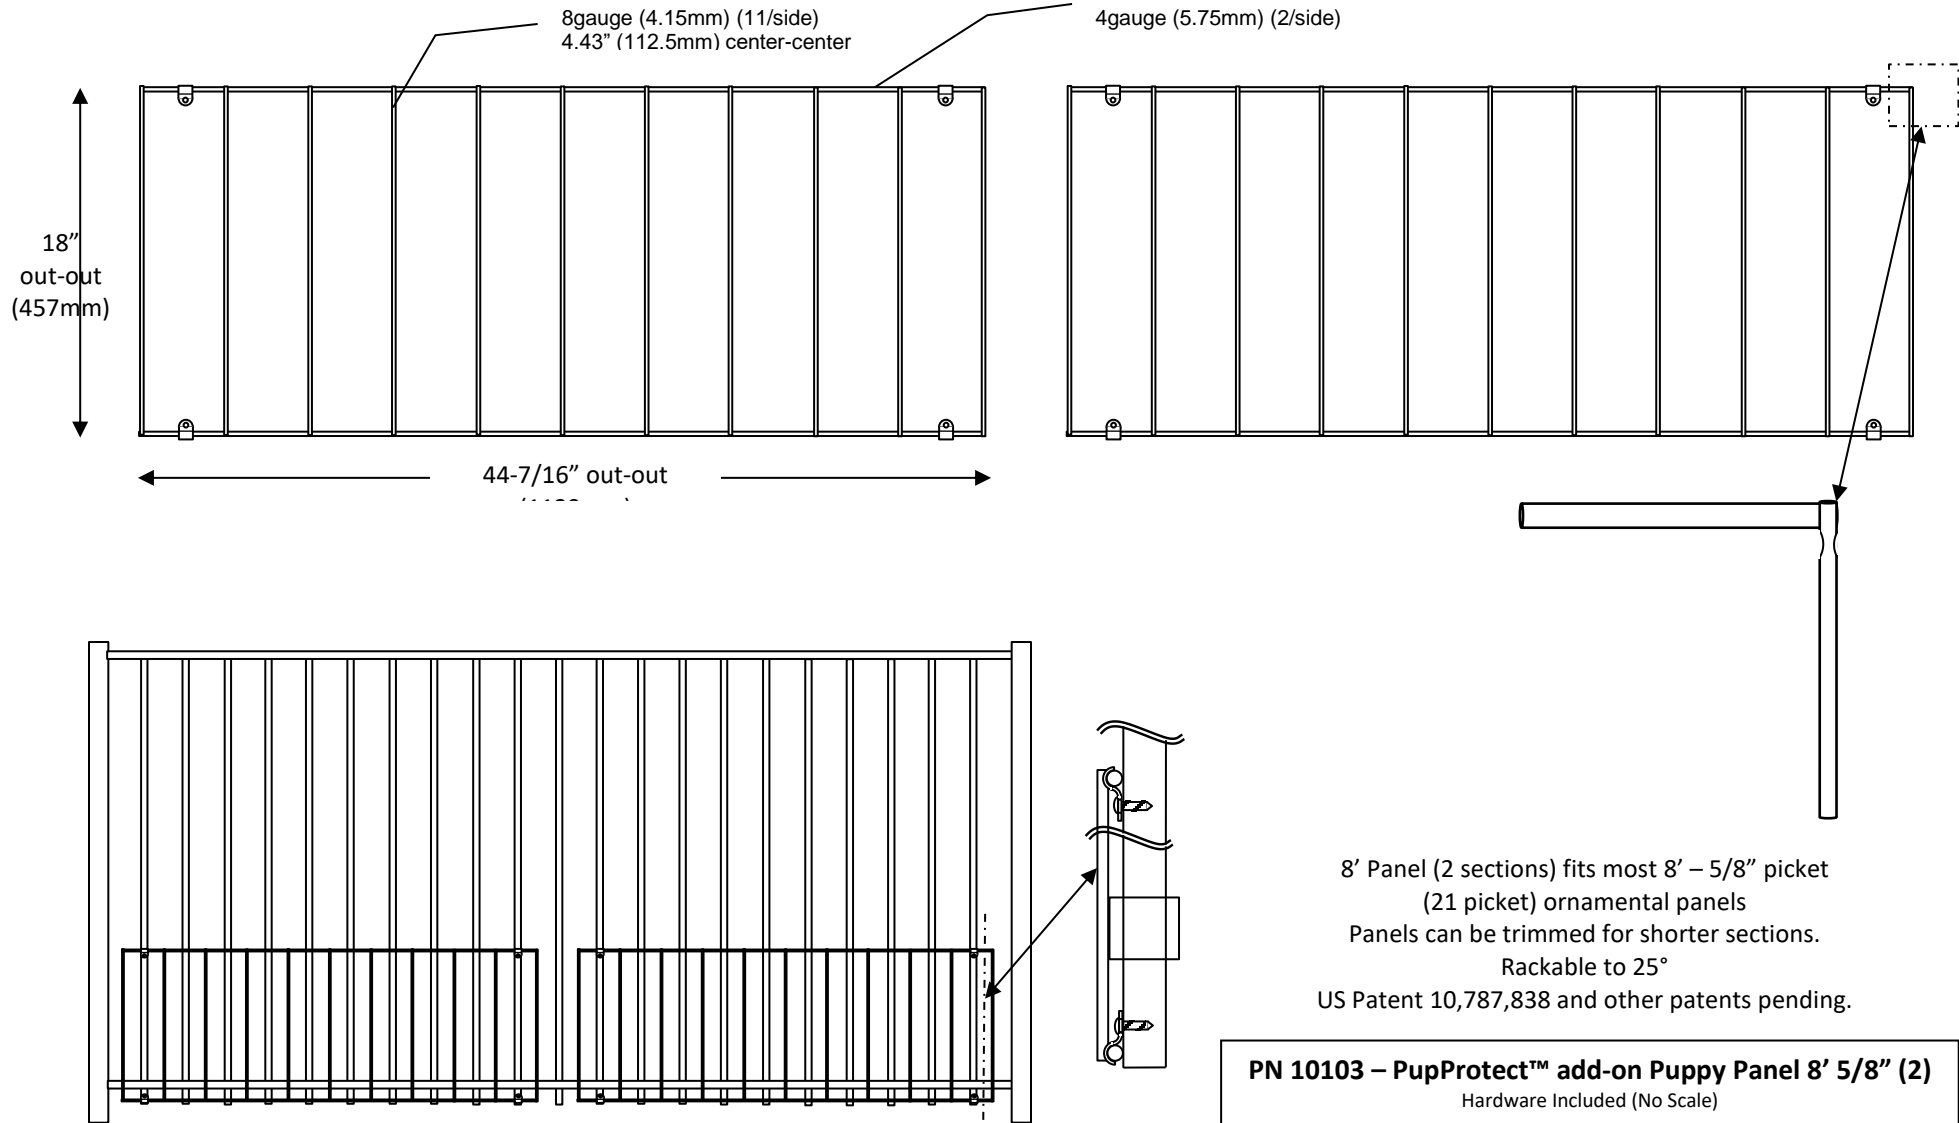

PupProtect™ add-on Puppy Panel

Subject to change without notice
Effective September 24, 2020
© Larsen Innovations LLC 2020

LARSEN INNOVATIONS LLC
Huntington Beach, CA 92648
www.LarsenInnovations.com
info@LarsenInnovations.com

PN 10103 – PupProtect™ add-on Puppy Panel 8' 5/8" (2) Hardware Included (No Scale)	
Project:	
Submitted by: