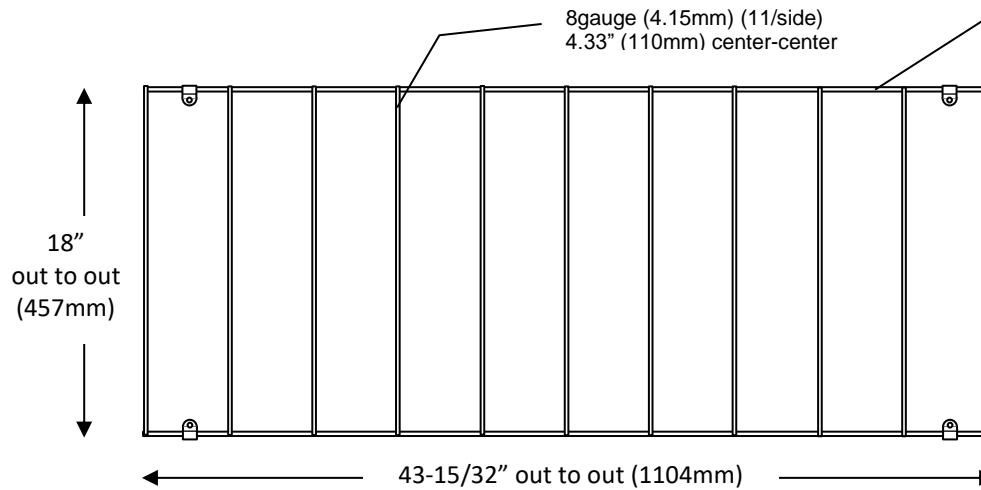

PupProtect™ add-on Puppy Panel

8' Panel (2 sections) fits montage 8' – 5/8" picket (21 picket) ornamental panels
 Panels can be trimmed for shorter sections.
 Rackable to 25°
 US Patent 10,787,838 and other patents pending.

<p>PN 10106 – PupProtect™ add-on Puppy Panel 8' 5/8" (2) AM Style Spacing Hardware Included (No Scale)</p>
<p>Project:</p>
<p>Submitted by:</p>

Subject to change without notice
 Effective September 24, 2020
 © Larsen Innovations LLC 2020