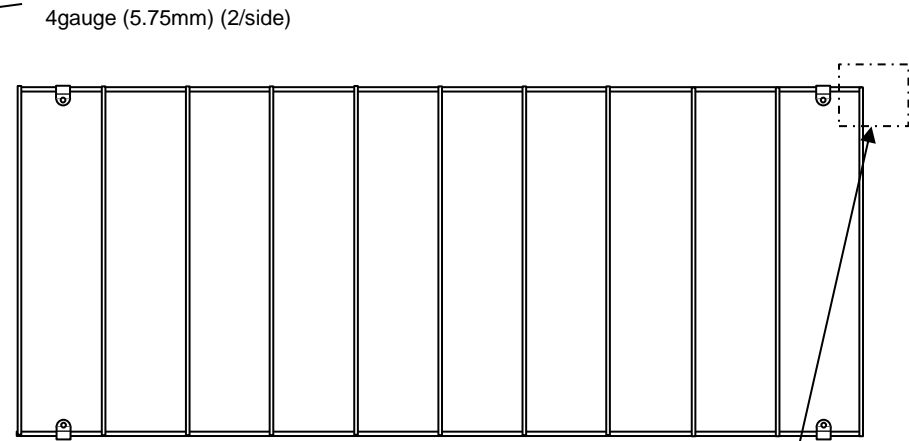

PupProtect™ add-on Puppy Panel

8' Panel (2 sections) fits montage 8' – 5/8" picket (21 picket) ornamental panels
 Panels can be trimmed for shorter sections.
 Rackable to 25°
 US Patent 10,787,838 and other patents pending.

<p>PN 10106 – PupProtect™ add-on Puppy Panel 8' 5/8" (2) AM Style Spacing Hardware Included (No Scale)</p>
<p>Project:</p>
<p>Submitted by:</p>

Subject to change without notice
 Effective September 24, 2020
 © Larsen Innovations LLC 2020