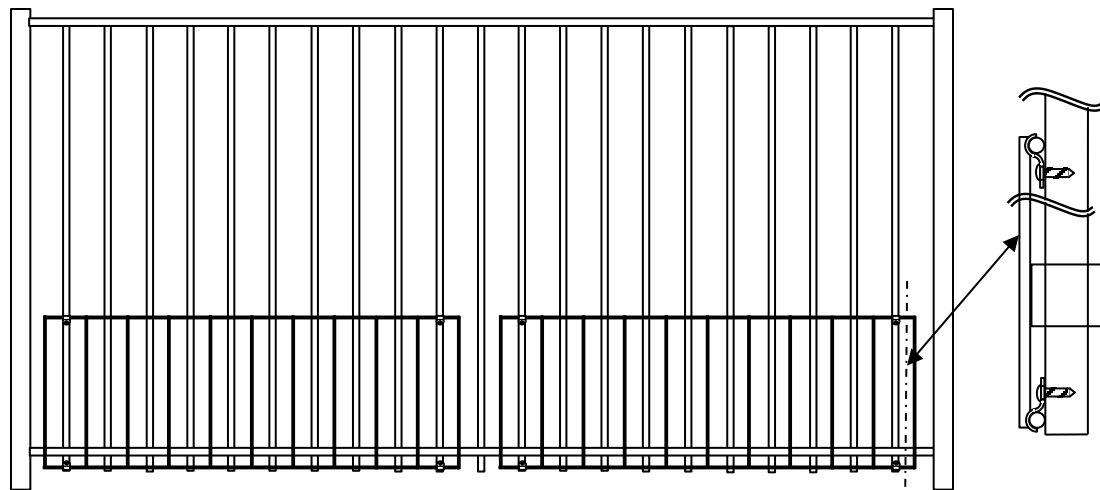

PupProtect™ add-on Puppy Panel

8' Panel (2 sections) fits montage 8' – 5/8" picket (21 picket) ornamental panels
 Panels can be trimmed for shorter sections.
 Rackable to 25°
 US Patent 10,787,838 and other patents pending.

<p>PN 10106 – PupProtect™ add-on Puppy Panel 8' 5/8" (2) AM Style Spacing Hardware Included (No Scale)</p>
<p>Project:</p>
<p>Submitted by:</p>

Subject to change without notice
 Effective September 24, 2020
 © Larsen Innovations LLC 2020