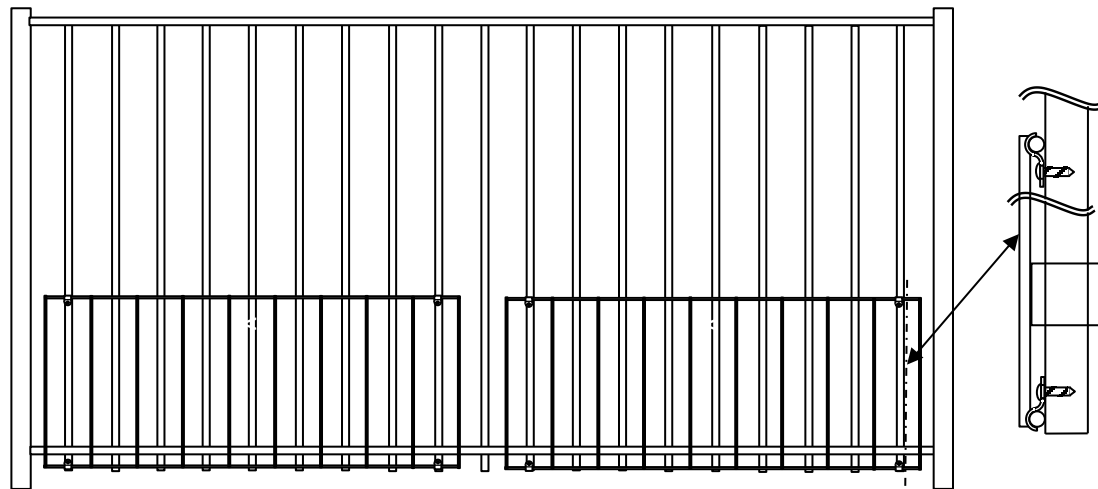

PupProtect™ add-on Puppy Panel

8' Panel (2 sections) fits most 8' – 3/4" picket (19 picket) ornamental panels
Panels can be trimmed for shorter sections.
Rackable to 25°
US Patent 10,787,838 and other patents pending.

PN 10105 – PupProtect™ add-on Puppy Panel 8' 3/4" (2)
Hardware Included (No Scale)

Project:

Submitted by:

Subject to change without notice
Effective September 24, 2020
© Larsen Innovations LLC 2020

LARSEN INNOVATIONS LLC
Huntington Beach, CA 92648
www.LarsenInnovations.com
info@LarsenInnovations.com