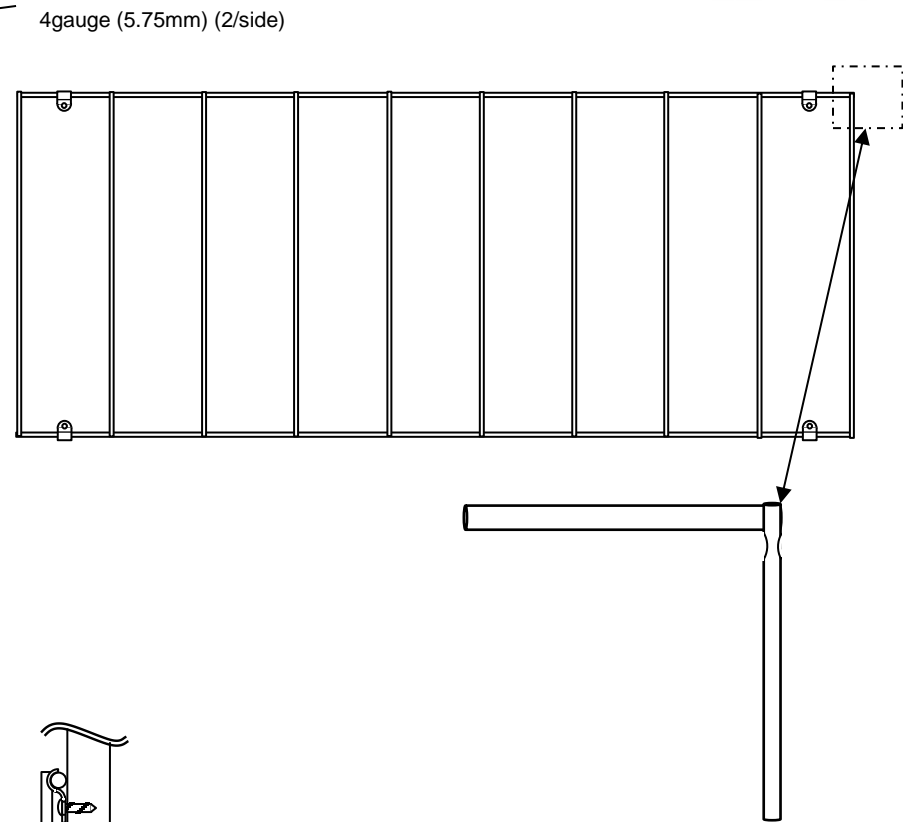

PupProtect™ add-on Puppy Panel

8' Panel (2 sections) fits most 8' – 3/4" picket (19 picket) ornamental panels
Panels can be trimmed for shorter sections.
Rackable to 25°
US Patent 10,787,838 and other patents pending.

PN 10105 – PupProtect™ add-on Puppy Panel 8' 3/4" (2)
Hardware Included (No Scale)

Project:

Submitted by:

Subject to change without notice
Effective September 24, 2020
© Larsen Innovations LLC 2020

LARSEN INNOVATIONS LLC
Huntington Beach, CA 92648
www.LarsenInnovations.com
info@LarsenInnovations.com