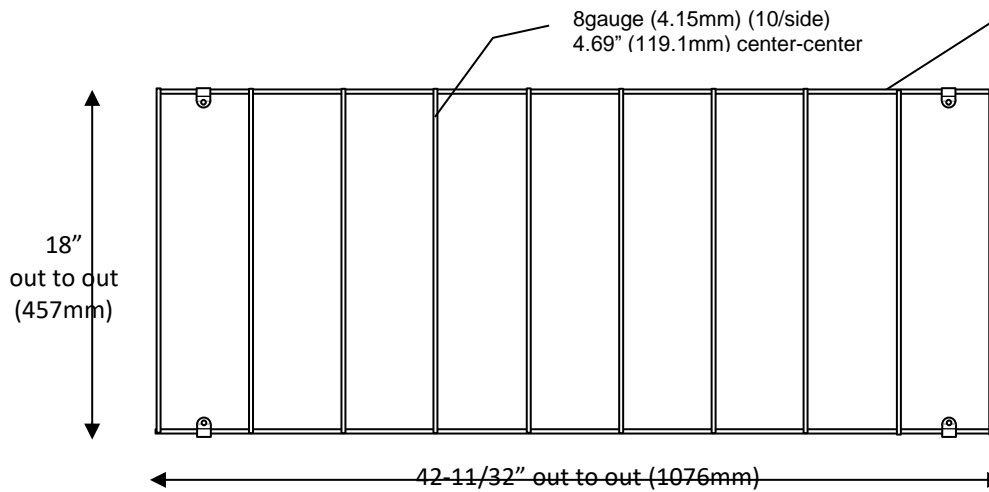

PupProtect™ add-on Puppy Panel

8' Panel (2 sections) fits most 8' – 3/4" picket (19 picket) ornamental panels
Panels can be trimmed for shorter sections.
Rackable to 25°
US Patent 10,787,838 and other patents pending.

PN 10105 – PupProtect™ add-on Puppy Panel 8' 3/4" (2)
Hardware Included (No Scale)

Project:

Submitted by:

Subject to change without notice
Effective September 24, 2020
© Larsen Innovations LLC 2020

LARSEN INNOVATIONS LLC
Huntington Beach, CA 92648
www.LarsenInnovations.com
info@LarsenInnovations.com