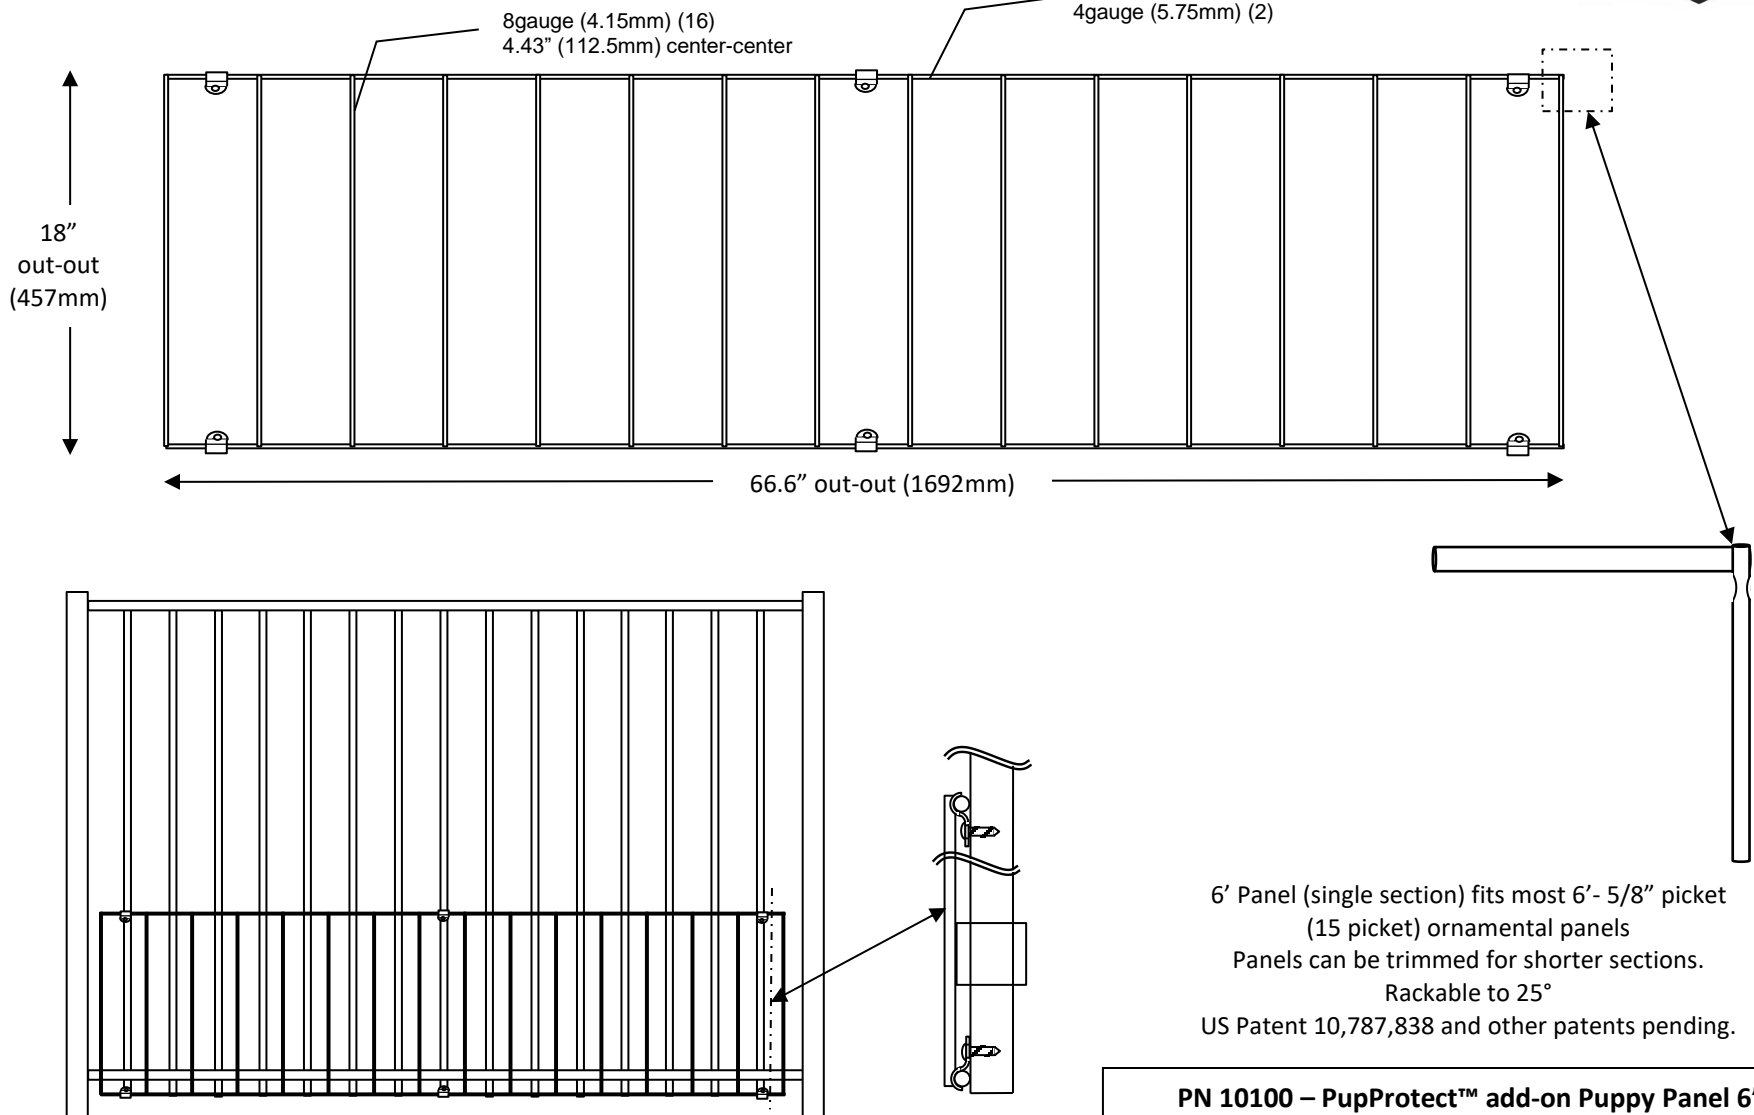

PupProtect™ add-on Puppy Panel

6' Panel (single section) fits most 6'- 5/8" picket (15 picket) ornamental panels
 Panels can be trimmed for shorter sections.
 Rackable to 25°
 US Patent 10,787,838 and other patents pending.

PN 10100 – PupProtect™ add-on Puppy Panel 6'
 Hardware Included (No Scale)

Project:

Submitted by:

Subject to change without notice
 Effective September 24, 2020
 © Larsen Innovations LLC 2020

LARSEN INNOVATIONS LLC
 Huntington Beach, CA 92648
 www.LarsenInnovations.com
 info@LarsenInnovations.com